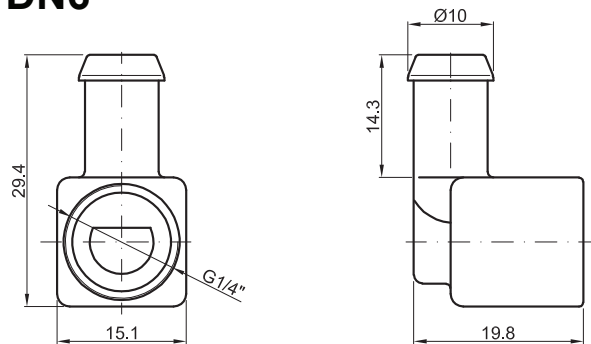

Accessories for solenoid valve series 151 Cod. P40B – Hosetail DN4

Cod. P60B – Hosetail DN6

Cod. VP40B – Hosetail DN4 with faucet

Cod. VP60B – Hosetail DN6 with faucet