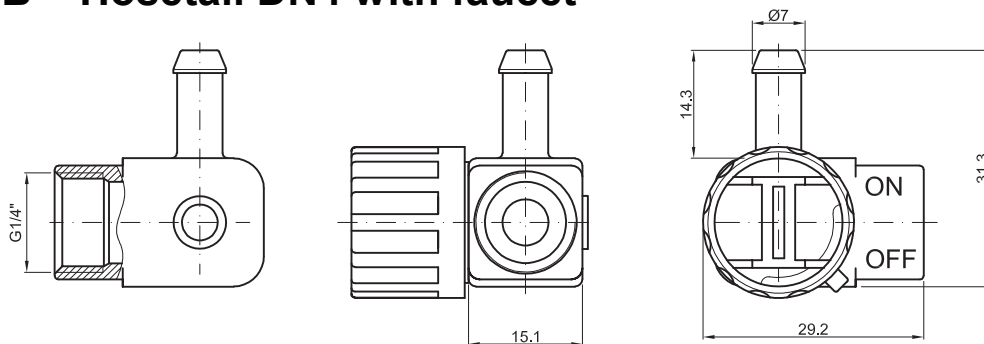

Accessories for solenoid valve series 151 Cod. P40B – Hosetail DN4

Cod. P60B – Hosetail DN6

Cod. VP40B – Hosetail DN4 with faucet

Cod. VP60B – Hosetail DN6 with faucet