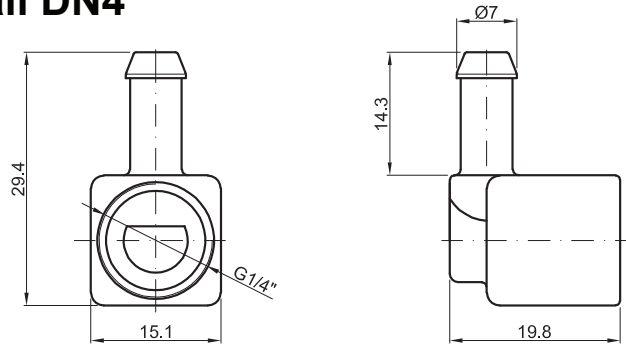

Accessories for solenoid valve series 151 Cod. P40B – Hosetail DN4

Cod. P60B – Hosetail DN6

Cod. VP40B – Hosetail DN4 with faucet

Cod. VP60B – Hosetail DN6 with faucet